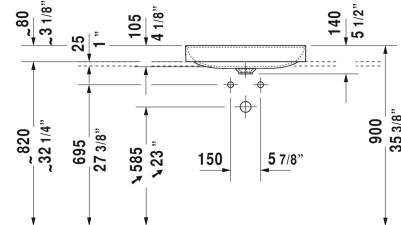

**DuraSquare Washbowl** # 2355600000

| &lt; 23 5/8" Inch &gt; |

Washbowl	Dimension	Weight	Order number
ground, without overflow, without faucet deck, ceramic covered slotted waste included, hardware included, 23 5/8" Inch			
<b>Colors</b>			
00 White			
<b>Variant</b>			
	23 5/8" x 13 5/8" Inch	26 lb	2355600000
<b>Infobox</b>			
Made of DuraCeram			
Sanitary ceramics with the special WonderGliss surface finish will remain clean and attractive-looking for a long time to come. When ordering WonderGliss please add a "1" as eleventh digit to the model number.			
Design Siphon		3.3 lb	005036
<b>Suitable products</b>			
Vanity unit wall-mounted 1 pull-out compartment, countertop including one cut-out, for 1 above-counter basin central, 31 1/2" x 21 5/8" Inch	31 1/2" x 21 5/8" Inch		KT6694
Vanity unit wall-mounted 1 pull-out compartment, countertop including one cut-out, for 1 above-counter basin central, 39 3/8" x 21 5/8" Inch	39 3/8" x 21 5/8" Inch		KT6695
Vanity unit wall-mounted 1 pull-out compartment, countertop including one cut-out, for 1 above-counter basin central, 47 1/4" x 21 5/8" Inch	47 1/4" x 21 5/8" Inch		KT6696
Vanity unit wall-mounted 2 pull-out compartments, 1 countertop with one cut-out or two cut-outs, for 1 or 2 above-counter basins, 55 1/8" x 21 5/8" Inch	55 1/8" x 21 5/8" Inch		KT6697 B/L/R

*All drawings contain the necessary measurements which are subject to standard tolerances. They are stated in inch & mm and are non-binding. Exact measurements, in particular for customized installation scenarios, can only be taken from the finished ceramic piece.*