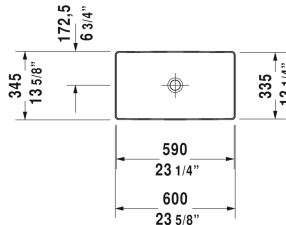

**DuraSquare Washbowl** # 2355600000

| &lt; 23 5/8" Inch &gt; |

Washbowl	Dimension	Weight	Order number
ground, without overflow, without faucet deck, ceramic covered slotted waste included, hardware included, 23 5/8" Inch			
<b>Colors</b>			
00 White			
<b>Variant</b>			
	23 5/8" x 13 5/8" Inch	26 lb	2355600000
<b>Infobox</b>			
Made of DuraCeram			
Sanitary ceramics with the special WonderGliss surface finish will remain clean and attractive-looking for a long time to come. When ordering WonderGliss please add a "1" as eleventh digit to the model number.			
Design Siphon		3.3 lb	005036
<b>Suitable products</b>			
Vanity unit wall-mounted 1 pull-out compartment, countertop including one cut-out, for 1 above-counter basin central, 31 1/2" x 21 5/8" Inch	31 1/2" x 21 5/8" Inch		KT6694
Vanity unit wall-mounted 1 pull-out compartment, countertop including one cut-out, for 1 above-counter basin central, 39 3/8" x 21 5/8" Inch	39 3/8" x 21 5/8" Inch		KT6695
Vanity unit wall-mounted 1 pull-out compartment, countertop including one cut-out, for 1 above-counter basin central, 47 1/4" x 21 5/8" Inch	47 1/4" x 21 5/8" Inch		KT6696
Vanity unit wall-mounted 2 pull-out compartments, 1 countertop with one cut-out or two cut-outs, for 1 or 2 above-counter basins, 55 1/8" x 21 5/8" Inch	55 1/8" x 21 5/8" Inch		KT6697 B/L/R

*All drawings contain the necessary measurements which are subject to standard tolerances. They are stated in inch & mm and are non-binding. Exact measurements, in particular for customized installation scenarios, can only be taken from the finished ceramic piece.*